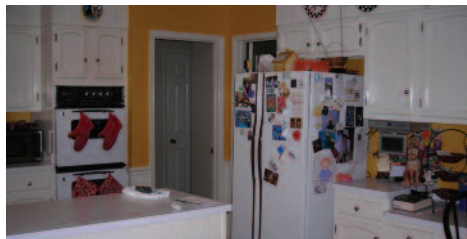

# KITCHEN

3633 GRAMERCY ROAD

## PROJECT DESCRIPTION

The objective of the remodel was to remove the cramped feel of the kitchen and open the kitchen up to the den and dining room. Opening up the kitchen to the den and the dining room made the newly redesigned kitchen seem like an enormous amount of square footage was added.

## BEFORE

*Full overlay maple cabinets with glaze along with granite countertops and custom tile backsplashes showcase this kitchen remodel.*

*Commercial style GE cafe appliances and new hardwood floors were incorporated to open the kitchen area to the den and dining room.*